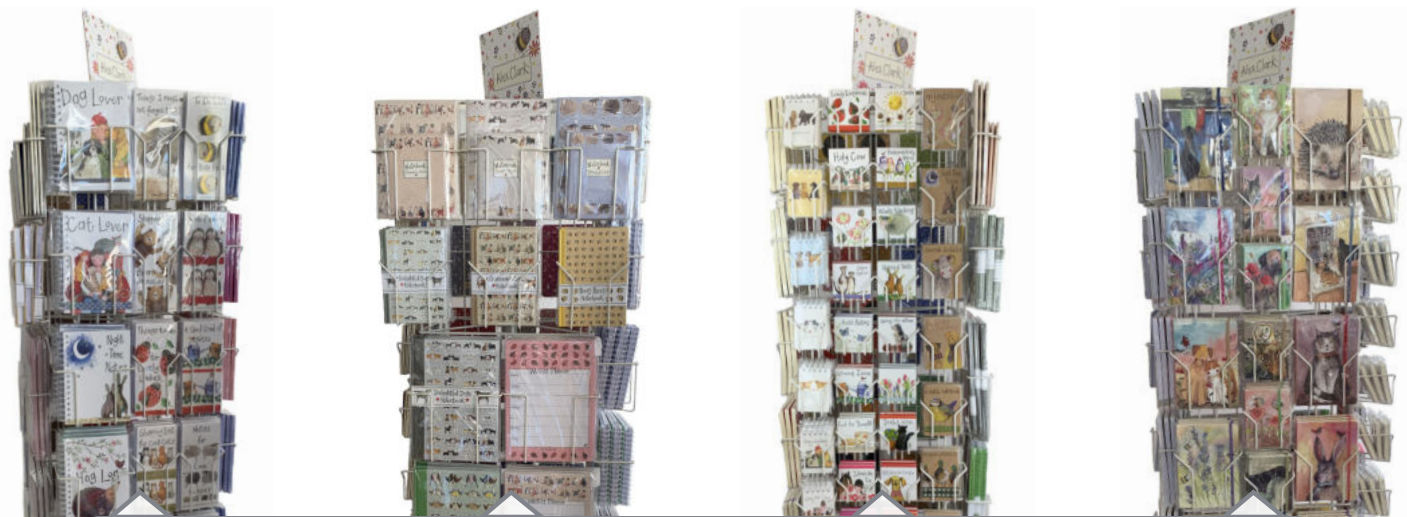

SKN13
Sheepish

SKN14
Border Terrier

SKN15
Meerkat

SKN19
My Little Notebook

SKN20
Record Keeping

SKN21
Sole Mates

SKN16
Happy Mallards

SKN18
Moon

Stationery Spinner

Our Stationery Spinner is the only way to show all our new lines in one place. It has four distinctive sides showing, in turn, small notepads, medium sized notebooks, magnetic to do lists, posh journals and weekly planners.